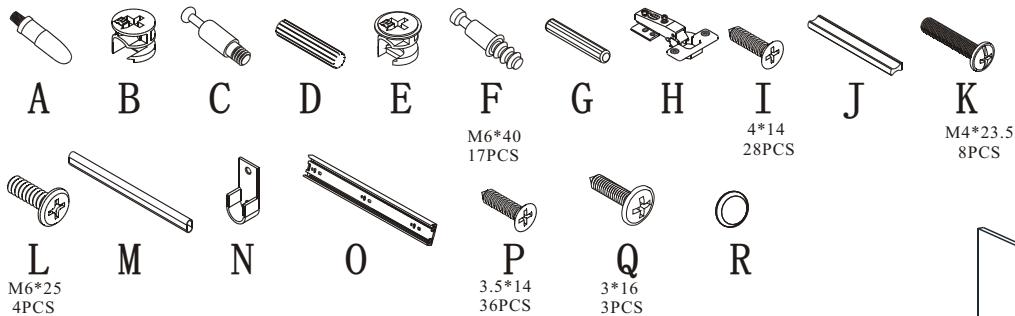

DZ-SK08-41

600*600*2200H

Do not put the Dowels in the Cam Screw holes!